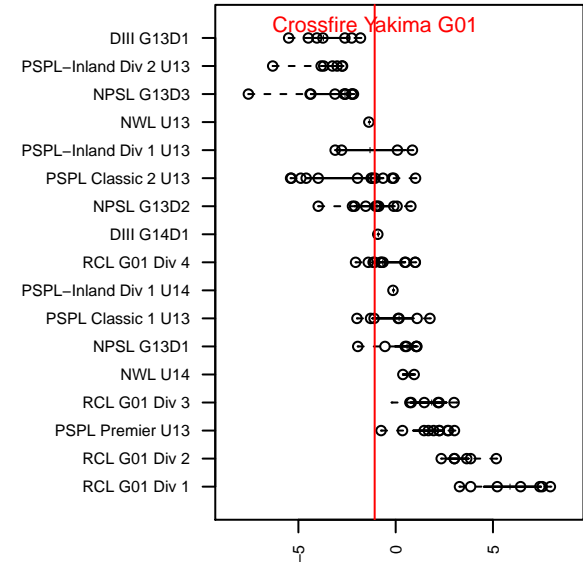

**attack and defense rating
relative to others at age
and all opponents in last 13 months**