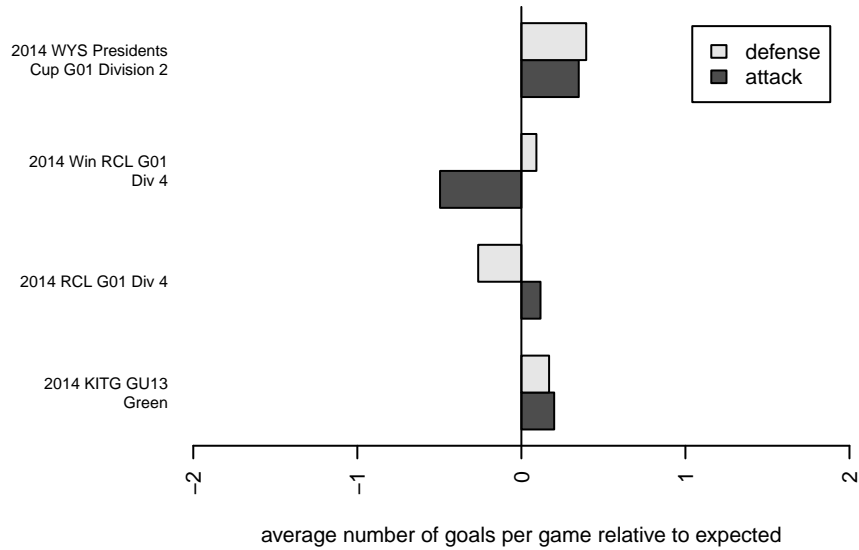

Performance relative to 13 month average