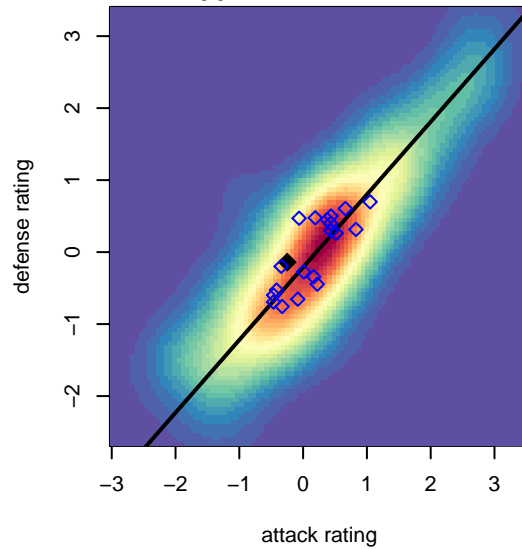

**attack and defense rating
relative to others at age
and all opponents in last 13 months**