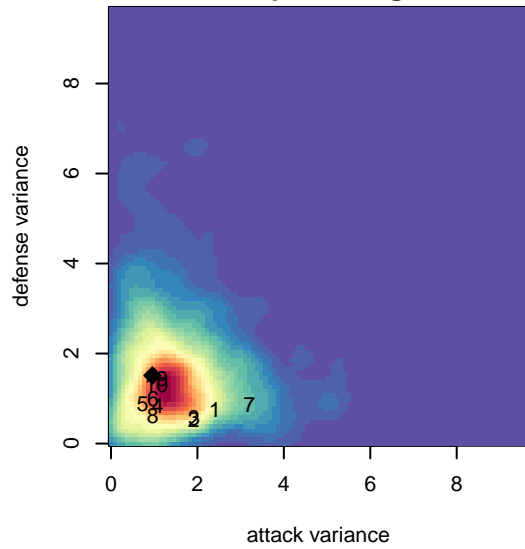

Crossfire Yakima G01

Crossfire Yakima
 Yakima, WA
 G01 total strength=744
 attack=0.78 defense=0.87
 fall league = RCL G01 Div 4
 spr league = Win RCL G01 Div 4
 notes= Alexander 2014

alt names used:
 Sun City Strikers Red G01
 Sun City Strikers 01 RED A 2012 RCL
 Sun City Strikers01 Red A – G11
 Sun City Strikers 01 RED A 2012 RCL
 3RSC Yakima
 Sun City Strikers 01 RED A 2012 RCL
 3RSC Yakima
 Crossfire Yakima Alexander

Venues played:
 2014 KITG GU13 Green
 2014 RCL G01 Div 4
 2014 Win RCL G01 Div 4
 2014 WYS Presidents Cup G01 Division 2

**attack and defense variance (black dot)
relative to other teams
and top 10 in region**