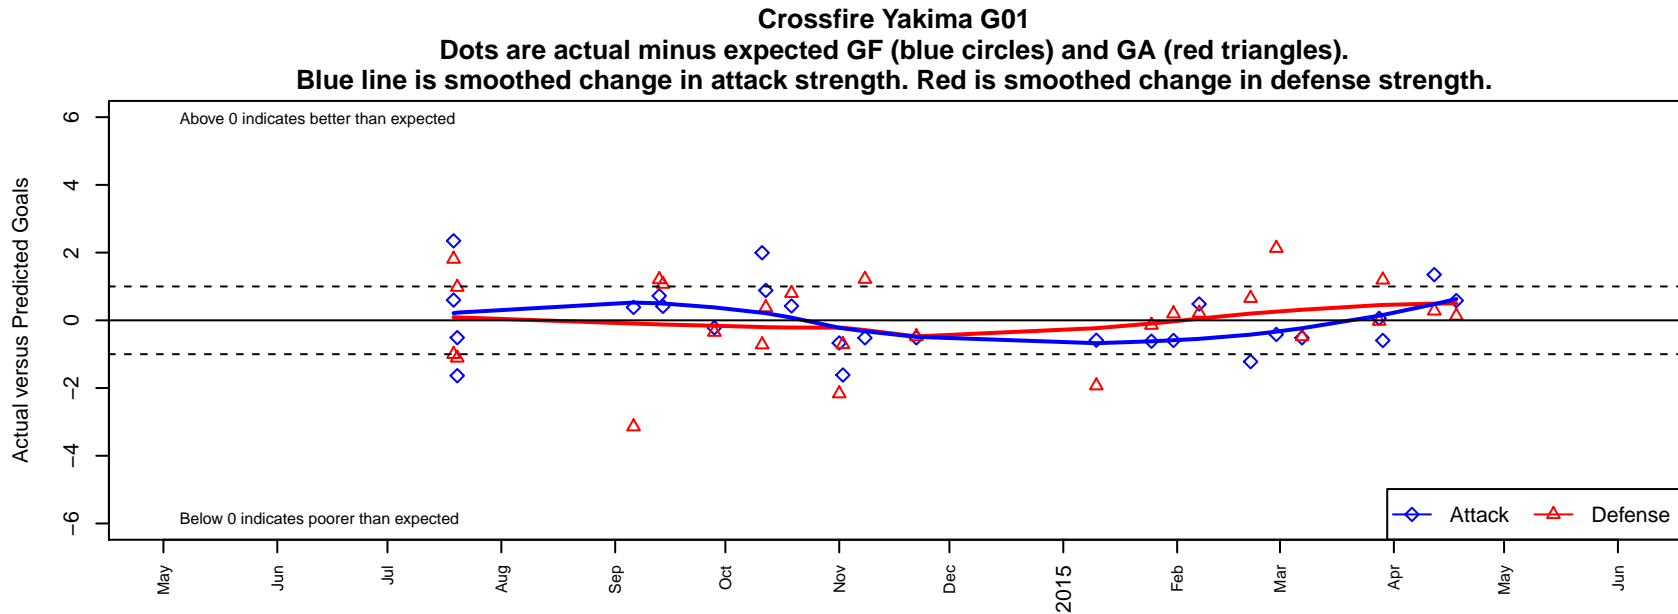

**attack and defense variance (black dot)
relative to other teams
and top 10 in region**

**attack and defense rating
relative to others at age
and all opponents in last 13 months**

Crossfire Yakima G01

Crossfire Yakima
Yakima, WA
G01 total strength=744
attack=0.78 defense=0.87
fall league = RCL G01 Div 4
spr league = Win RCL G01 Div 4
notes= Alexander 2014

alt names used:
Sun City Strikers Red G01
Sun City Strikers 01 RED A 2012 RCL
Sun City Strikers01 Red A – G11
Sun City Strikers 01 RED A 2012 RCL
3RSC Yakima
Sun City Strikers 01 RED A 2012 RCL
3RSC Yakima
Crossfire Yakima Alexander

Venues played:
2014 KITG GU13 Green
2014 RCL G01 Div 4
2014 Win RCL G01 Div 4
2014 WYS Presidents Cup G01 Division 2